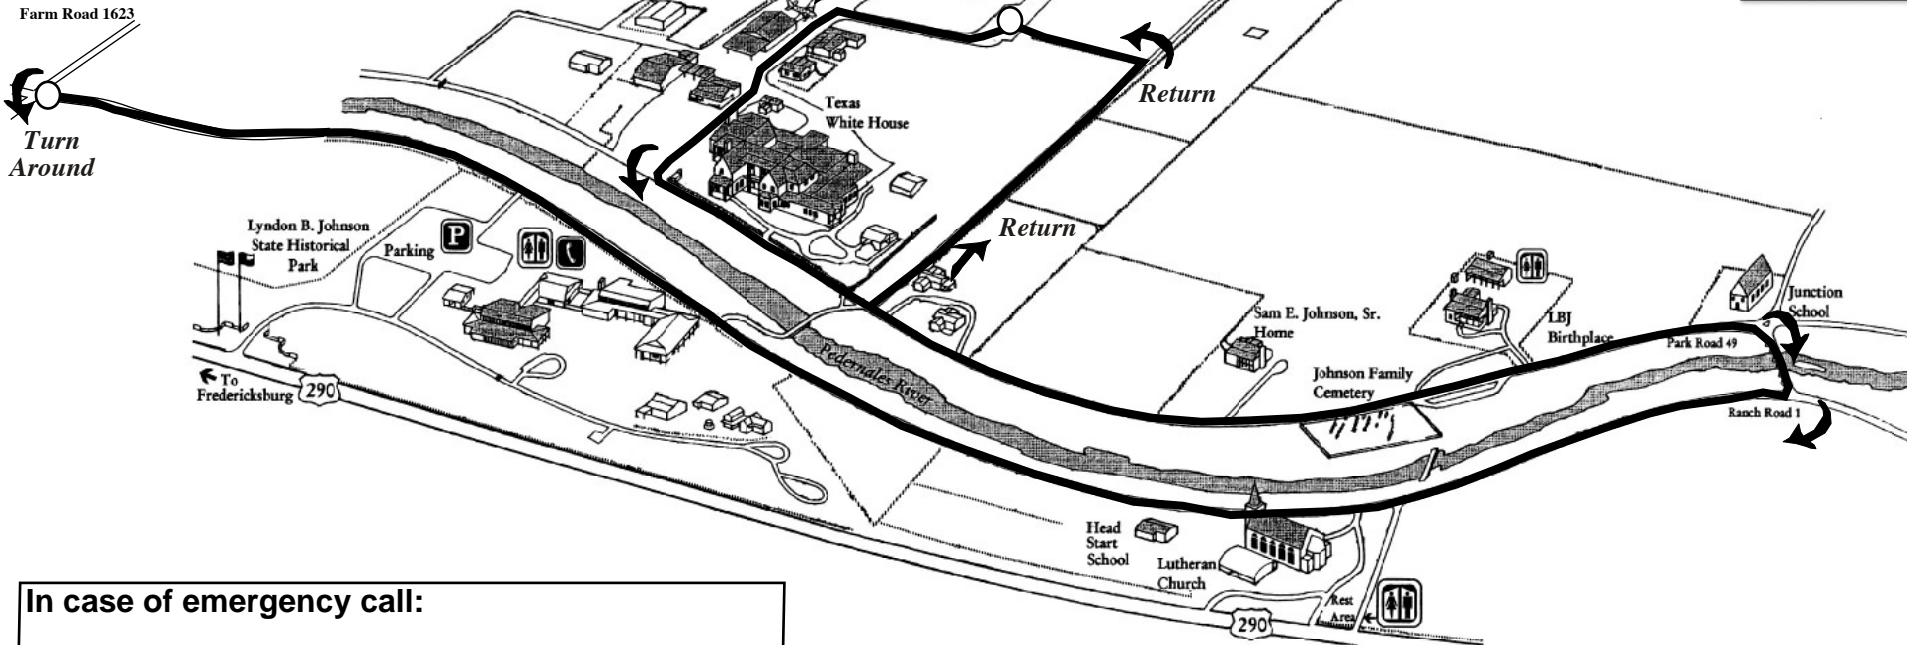

10 mile Family Ride

In case of emergency call:
Gillespie County Fire & EMS: 830-997-8080
Gillespie County Sheriff's Dispatch: 830-997-7585
Blanco County Sheriff's Dispatch: 830-868-7104
For other problems call Nolan at 210-355-2645